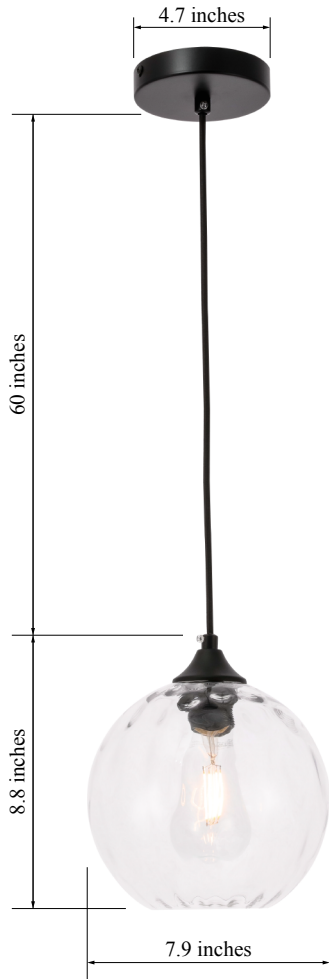

PRODUCT SPECIFICATION SHEET

CASHEL COLLECTION

Cashel 1-Light Pendant lamp Clear Glass

Black
Item No:LD2281

Brass
Item No:LD2281BR

Chrome
Item No:LD2281C

Available Finishes

Dimensions

Canopy Size(in)	D4.7"H1"
Chain/Rod Length	60"
Length	N/A
Width	7.9"
Height	8.8"
Maximum Height	68.8"

Specifications

Finish	3 Finishes
Material	Iron / Glass
Glass Color	Clear
Type	Pendant lamp
Hanging Device	Cord
Voltage	110-125V
Dimmable	Yes
Warranty	1 Year Limited
Shipment Type	Small Parcel

Bulb / Socket

Socket Type	E26
Number of Lights	1
Wattage/Bulb	40W
Included	No

Installation

Indoor/Outdoor	Indoor
Dry/Wet/Damp	Dry
Weight	2 LBS
Wire Length	60"
Safety Rating	ETL Listed